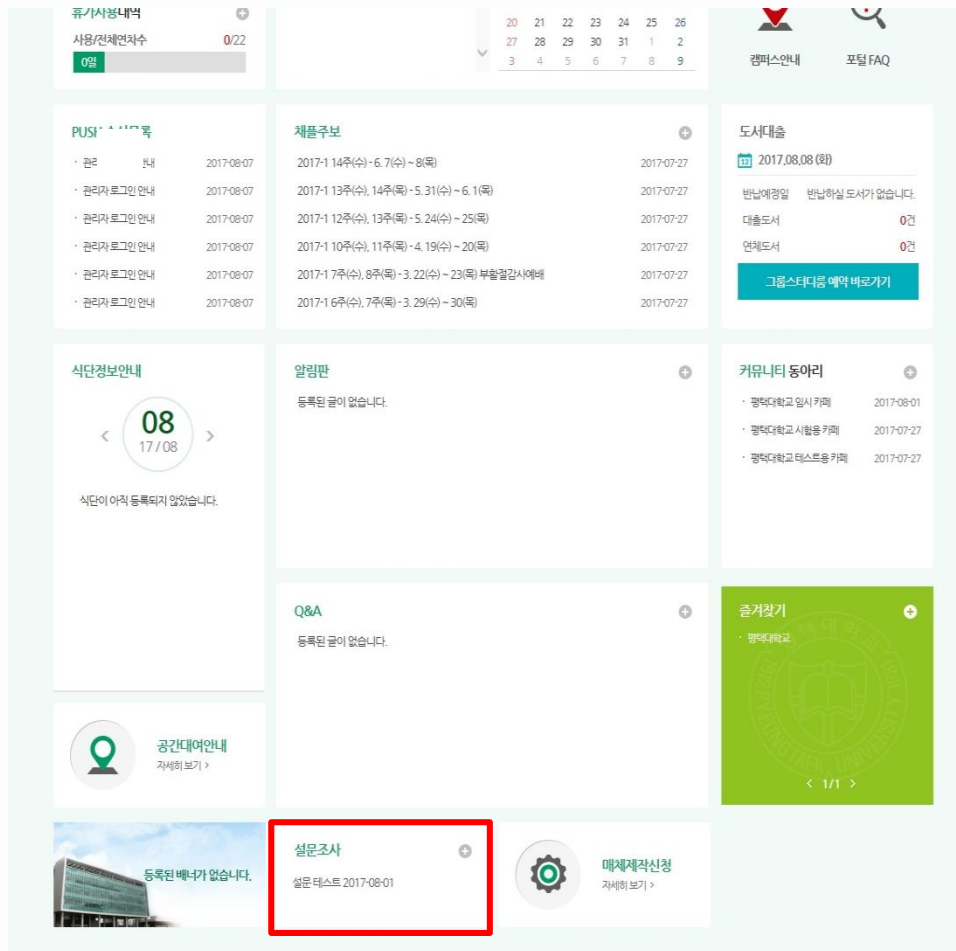

3 포탈시스템 - 포틀릿정보-설문조사

포탈시스템 사용자들에게 관련 정보를 표시해주는 데 기능을 하며 포틀릿으로는 웹메일, 전자결재, 학사일정 등을 들 수 있다. 타 시스템 연동으로 다양한 정보를 제공해줄 수 있다.

①

① 포틀릿 - 설문조사